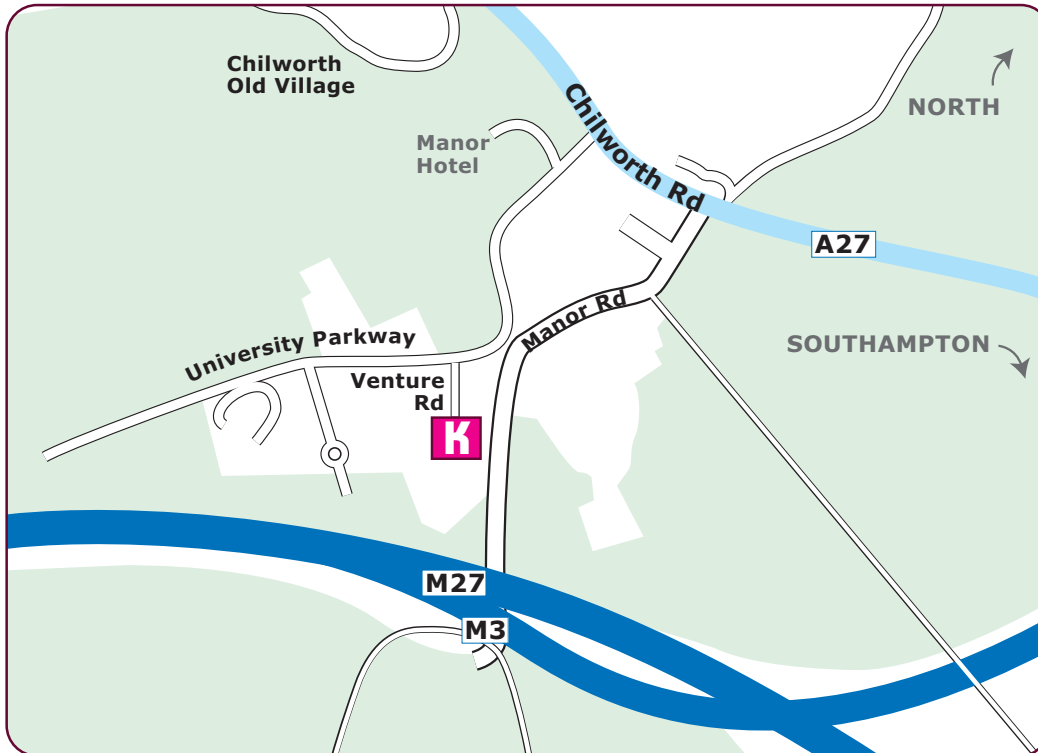

HOW TO FIND US

From the North

Head South on the M3, leaving at Junction 14, following the signs for Southampton onto the A33. At the Chilworth roundabout take the 3rd exit and follow the slip road onto the A27 towards Chilworth. The Science Park is on the left after approximately one mile.

From the East

Exit the M27 at Junction 5, take the first exit at the roundabout and head South along the A335. Turn right at the first set of traffic lights into Bassett Green Road and stay on this road until the Chilworth roundabout. Take the second exit and follow the slip road onto the A27 towards Chilworth. The Science Park is on the left after approximately one mile.

From the West

Exit the M27 at Junction 3, following the signs for Romsey. At the first roundabout, take the second exit onto the A3057. At the next roundabout, turn right onto the A27 (Luzborough Lane) and then take the second exit at the next roundabout. Follow the road towards Chilworth - the Science Park is approximately 2 miles on the right.